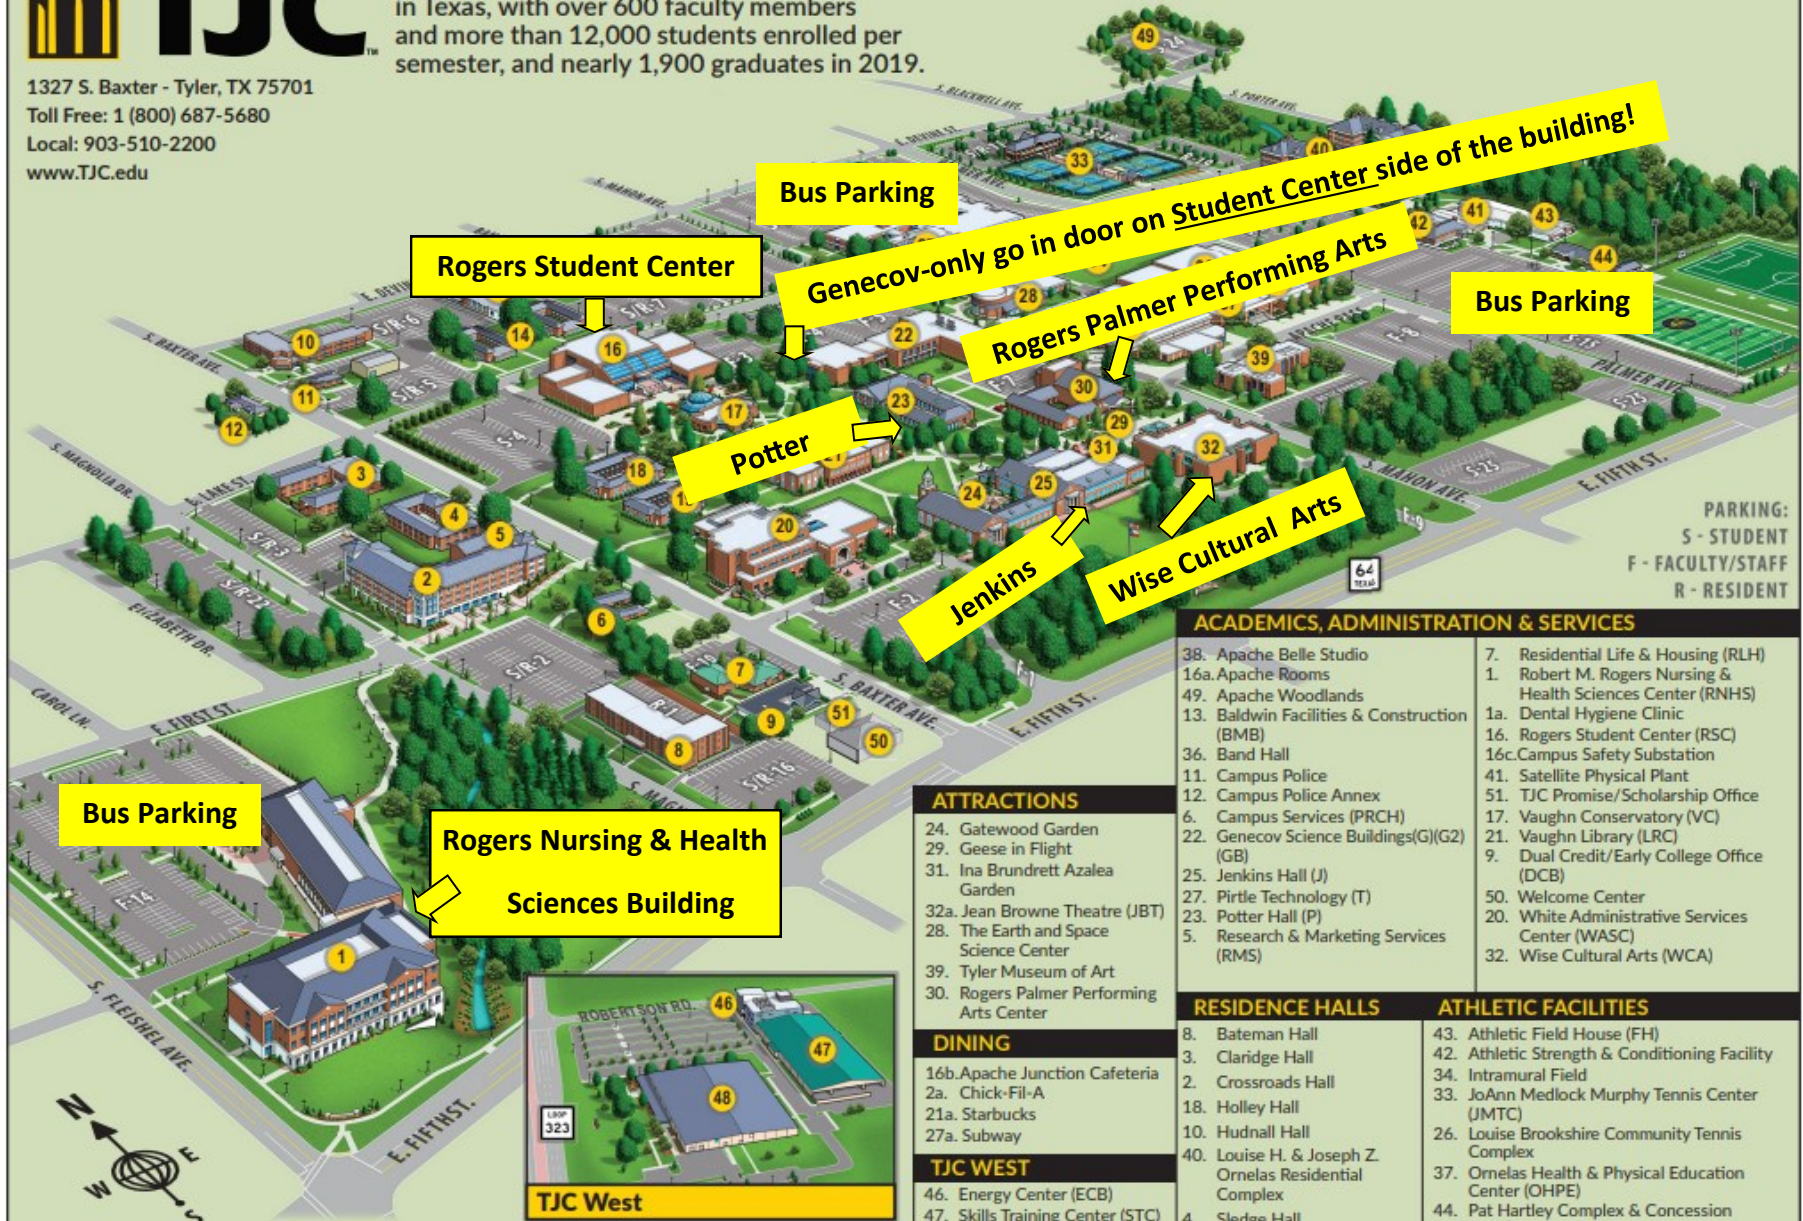

PARKING:
 S - STUDENT
 F - FACULTY/STAFF
 R - RESIDENT

ACADEMICS, ADMINISTRATION & SERVICES

- | | |
|---|---|
| 38. Apache Belle Studio | 7. Residential Life & Housing (RLH) |
| 16a. Apache Rooms | 1. Robert M. Rogers Nursing & Health Sciences Center (RNHS) |
| 49. Apache Woodlands | 1a. Dental Hygiene Clinic |
| 13. Baldwin Facilities & Construction (BMB) | 16. Rogers Student Center (RSC) |
| 36. Band Hall | 16c. Campus Safety Substation |
| 11. Campus Police | 41. Satellite Physical Plant |
| 12. Campus Police Annex | 51. TJC Promise/Scholarship Office |
| 6. Campus Services (PRCH) | 17. Vaughn Conservatory (VC) |
| 22. Genecov Science Buildings(G)(G2) (GB) | 21. Vaughn Library (LRC) |
| 25. Jenkins Hall (J) | 9. Dual Credit/Early College Office (DCB) |
| 27. Pirtle Technology (T) | 50. Welcome Center |
| 23. Potter Hall (P) | 20. White Administrative Services Center (WASC) |
| 5. Research & Marketing Services (RMS) | 32. Wise Cultural Arts (WCA) |

ATTRACTIONS

- 24. Gatewood Garden
- 29. Geese in Flight
- 31. Ina Brundrett Azalea Garden
- 32a. Jean Browne Theatre (JBT)
- 28. The Earth and Space Science Center
- 39. Tyler Museum of Art
- 30. Rogers Palmer Performing Arts Center

DINING

- 16b. Apache Junction Cafeteria
- 2a. Chick-Fil-A
- 21a. Starbucks
- 27a. Subway

TJC WEST

- 46. Energy Center (ECB)
- 47. Skills Training Center (STC)
- 48. Regional Training and Development Center (RTDC)

ATHLETIC FACILITIES

- 43. Athletic Field House (FH)
- 42. Athletic Strength & Conditioning Facility
- 34. Intramural Field
- 33. JoAnn Medlock Murphy Tennis Center (JMTC)
- 26. Louise Brookshire Community Tennis Complex
- 37. Ornelas Health & Physical Education Center (OHPE)
- 44. Pat Hartley Complex & Concession Stand
- 45. Pat Hartley Field
- 35. Wagstaff Gymnasium (WG)