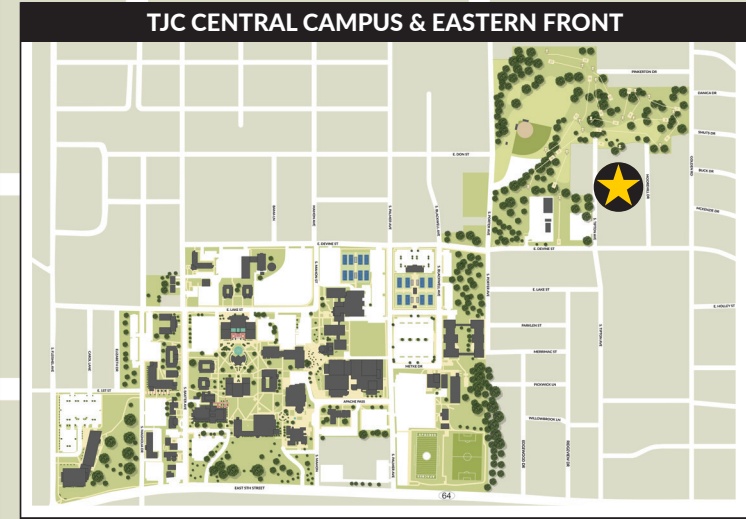

1. **ATHLETIC FACILITIES**
2. 55 Apache Recreation Center (ARC)
   - 56 TJC Disc Golf Course
   - 57 TJC Outdoor Basketball Court
   - 58 TJC Softball Field
3. See page 1 for other athletic facilities

Parking: P - Public